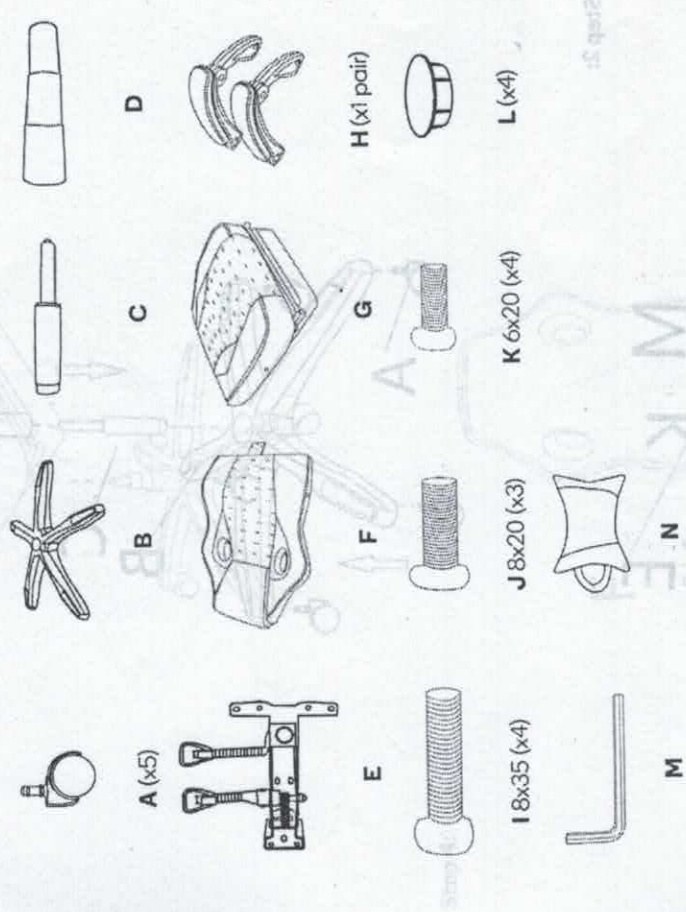

ERGOLUX

USER GUIDE

TEMPEST GAMING CHAIR

ELGCHRPUBA, ELGCHRPURA, ELGCHRPTBBA, ELGCHRPTBGA, ELGCHRPTBEA & ELGCHRPTPWA

Need more information?

We hope that this user guide has given you the assistance needed for a simple set-up. For the most up-to-date guide for your product, as well as any additional assistance you may require, head online to help.kogan.com

kogan.com

Lay all components out on a clean floor and ensure all parts are included. If any pieces are missing, check all packaging thoroughly, then contact help.Kogon.com for assistance.

ASSEMBLY

TEMPEST GAMING CHAIR